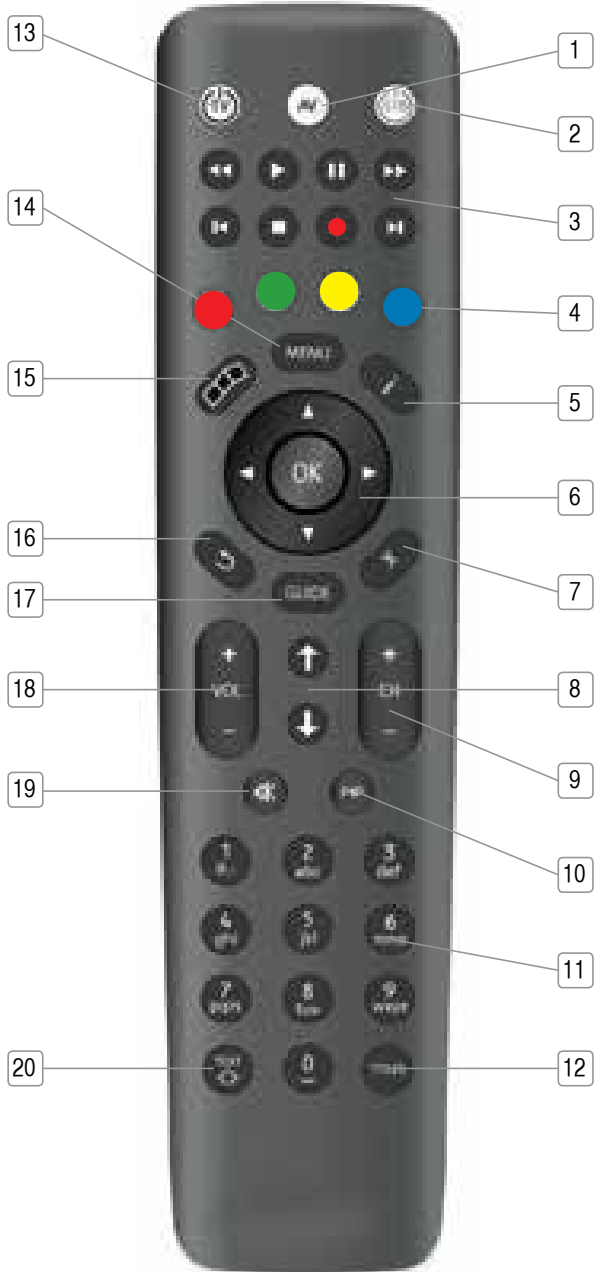

## Luminet<sup>SM</sup> Television Equipment

### Amino Willow Remote–Luminet<sup>SM</sup> Video Service Only

- 1 TV AV Source Select Button
- 2 STB Standby Button
- 3 STB PVR Transport Buttons
- 4 Color Navigation Buttons
- 5 Information Button
- 6 Navigation and OK Buttons
- 7 Exit Button
- 8 Page Up and Page Down Buttons
- 9 Channel Up and Channel Down Buttons
- 10 Previous Channel Select Button
- 11 Channel Select Buttons and Text Entry
- 12 Subtitles Button
- 13 TV Standby Button
- 14 STB Menu Button
- 15 PVR Button
- 16 Back Button
- 17 Electronic Program Guide Button
- 18 Volume Up and Down Buttons
- 19 Mute Button
- 20 Teletext Button (Press and Release) and TV SHIFT Function (Press and Hold)

TV Setup code Number

4. Make sure your TV set is turned on. (The set-top box does not need to be turned on to perform this programming feature).
5. Press and hold both the **1** and the **3** buttons at the same time on the remote control for approximately 3 seconds until the **TV Standby** button remains lit, then release both buttons.
6. Now enter the 4-digit manufacturer code for your TV set. On each digit entry the **TV Standby** button will flash. On entry of the 4th digit the TV standby button will flash then remain lit.
7. Point the remote control at the TV set and press and hold down the **TV Standby** button or the **MUTE** button on the remote control.
8. When the TV either turns off or brings up the **MUTE** symbol on screen, then release that button. This may take a few minutes to happen.
9. Press and hold the **TEXT/SHIFT** button and then at the same time press the **STOP** button to finish setting up the TV control mode. The **TV Standby** button will go out. The TV control function is now programmed into the remote control.