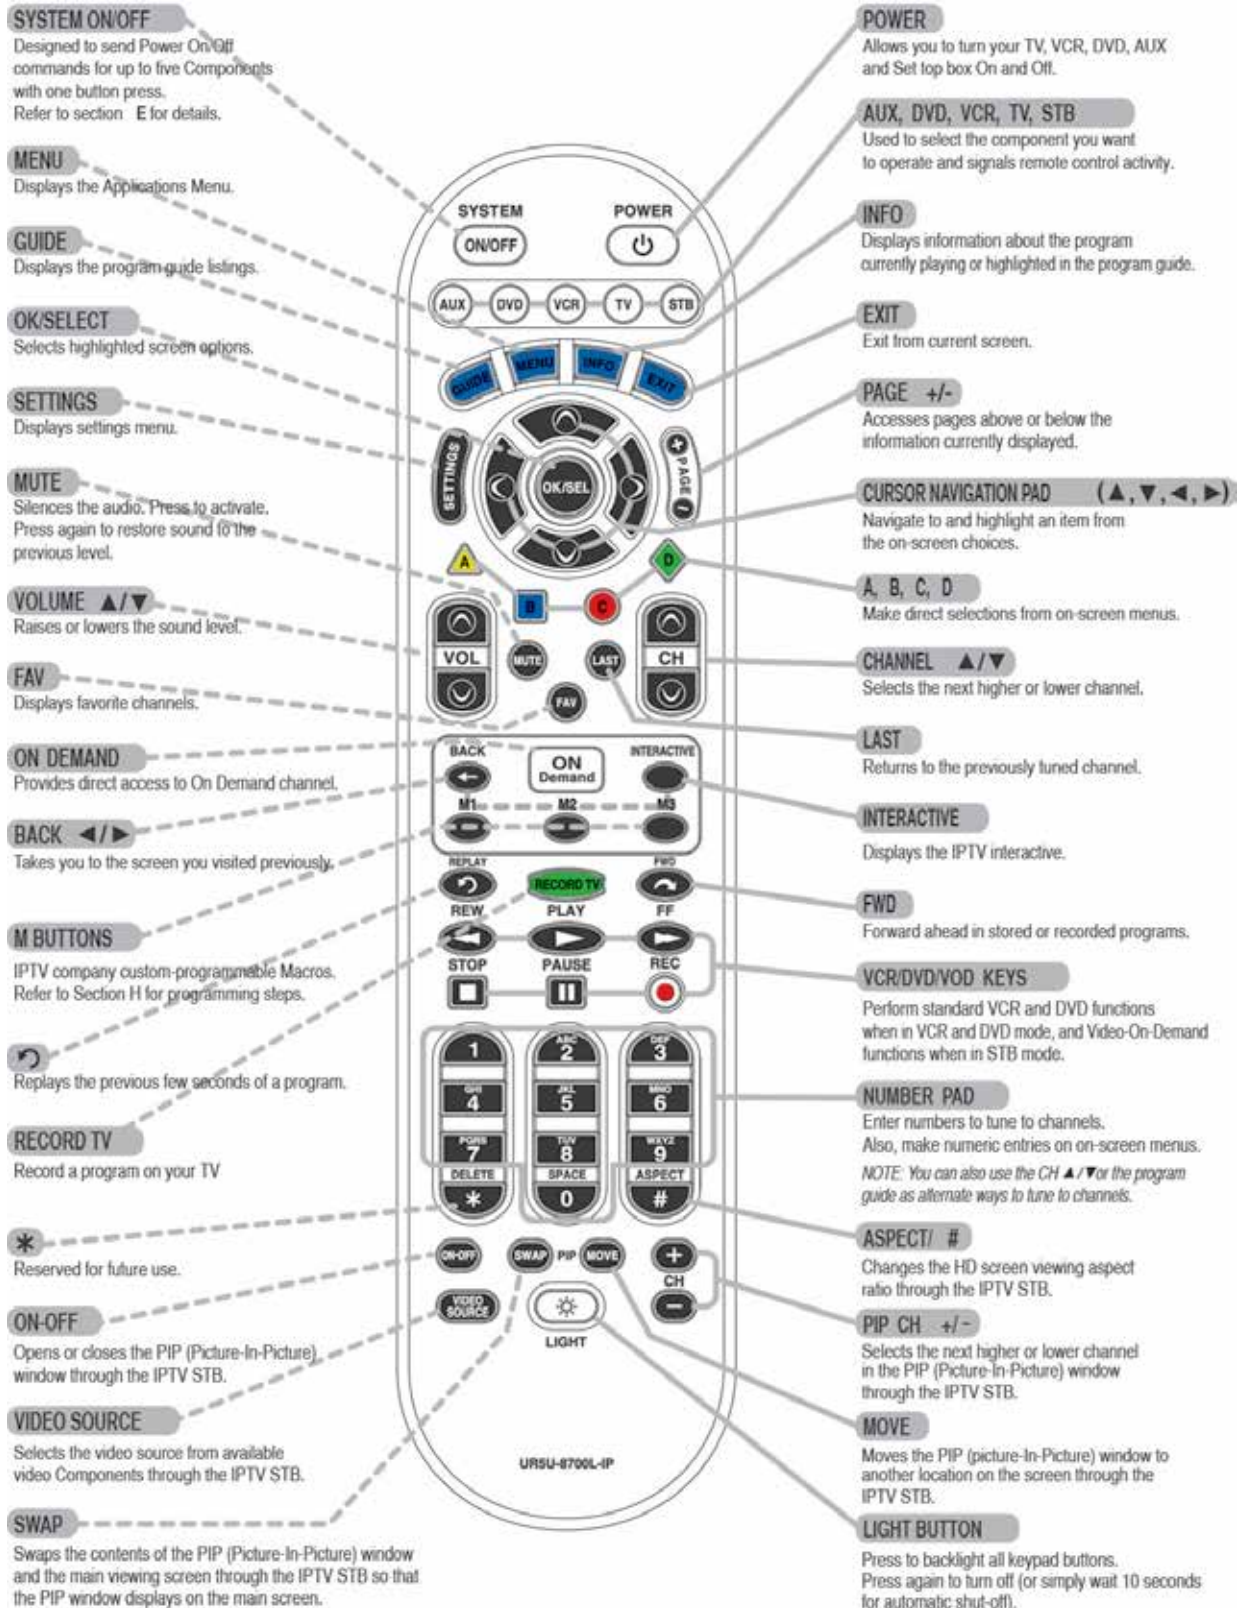

LuminetSM and Standard Television Equipment

CLIKR-5 Remote—LuminetSM and Standard Video Service UR5U-8700L and UR5U-8720L

There are two ways you can Program your Remote:

- Program your remote using the Pre-Programmed 3-Digit Code Method.
- Program your remote using the Auto-Search Method.

The Pre-Programmed Code Method allows you to setup all the buttons at once by entering 3-digit code numbers that correspond to a particular component's manufacturer/brand, so it's the fastest and easiest of the two methods. (Code tables follow these instructions.)

Pre-Programmed 3-Digit code Method Instructions:

1. Turn on the component you want to program (TV, VCR, DVD or AUX).
2. Press the **COMPONENT (TV, VCR, DVD or AUX)** button to be programmed and press the **OK/SEL** button simultaneously for 3 seconds. The component LED light will turn on for 30 seconds indicating the unit is ready to be programmed.
3. Point the remote control toward the component and enter the 3-digit code number assigned to your brand.

- If the 3-digit code number you just entered is correct, the component will turn off. If it did not turn off, continue entering code numbers listed for that brand until the component turns off.

4. After you've entered the correct code number and the component has turned off, press the **POWER**  button to turn the component back on. Now it is time to test the **VOL**   and **MUTE**  buttons for the TV or **PLAY**  and **STOP**  buttons for VCR and DVD to make sure they all work. If any of the functions do not work as they should, repeat from step 3 using the next 3-digit code number listed for that brand until you find the best component code.
5. Once you have found the correct 3-digit code, save it by pressing the same **COMPONENT (TV, VCR, DVD or AUX)** button one more time. The component LED light will blink twice to confirm that the code was successfully stored. Now, program the rest of your components by repeating steps 1-5.